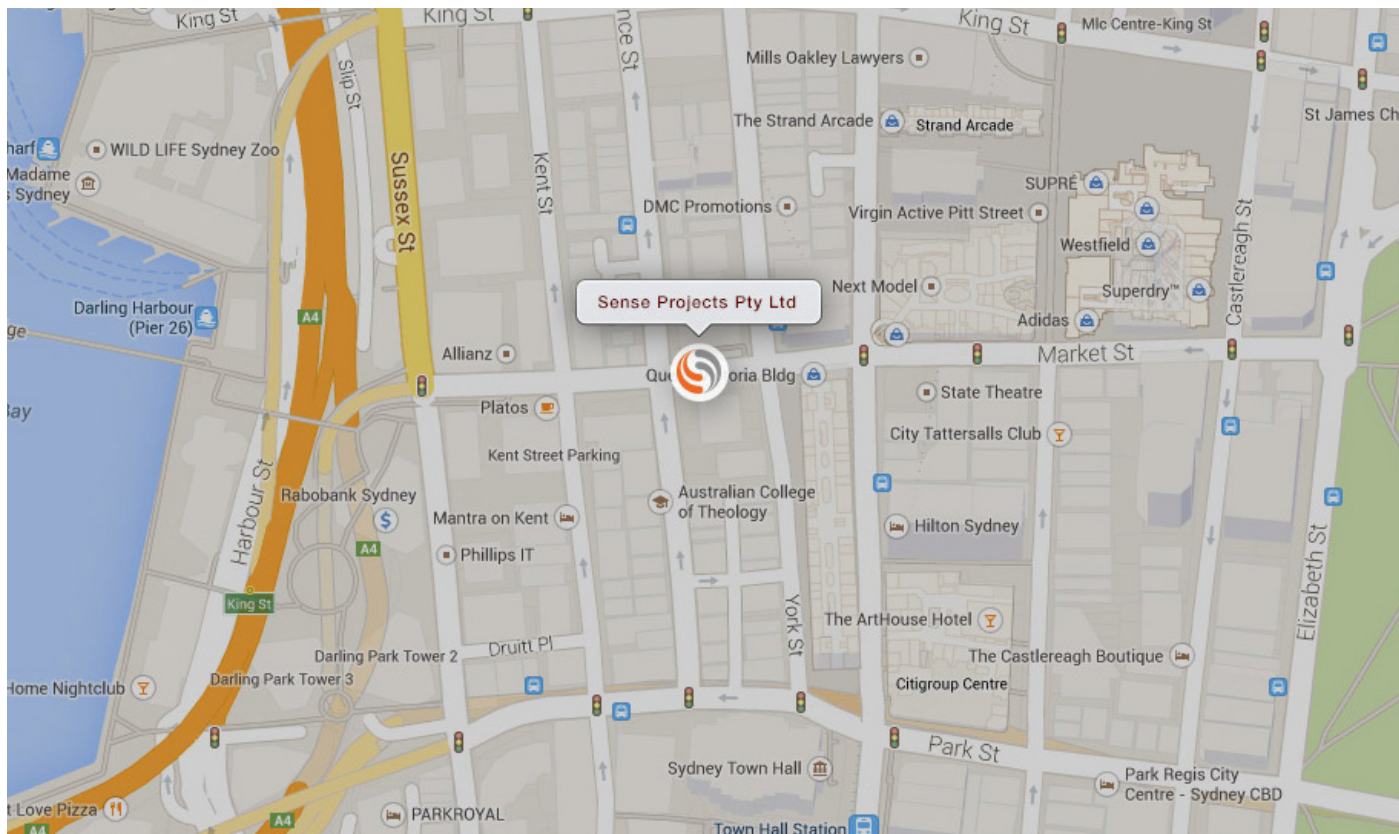

# SENSE PROJECTS

The Team at Sense Projects are excited to announce we are relocating to new offices!

Effective as of Friday 11th April 2014, our new address is:  
Level 2, 26 Market Street, Sydney NSW 2000